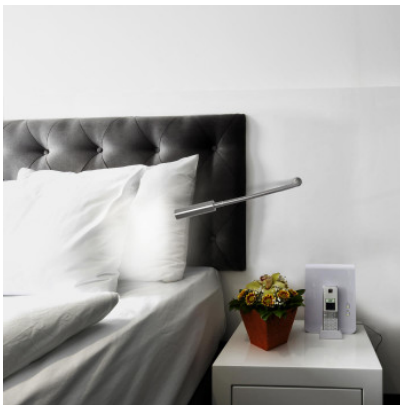

## LEDS C4 Tip Wall

---

satin nickel	240,00 €
MPN	05-5296-81-81
EAN	8435381461911

---

Bulbs	2.2W 230V LED, 162 lm, 3.000K.
Dimensions	Base height 10.7 cm, depth max. 53 cm.

19.05.2024 18:32:58

All prices shown include 19% VAT for deliveries to Deutschland excluding possible shipping costs.