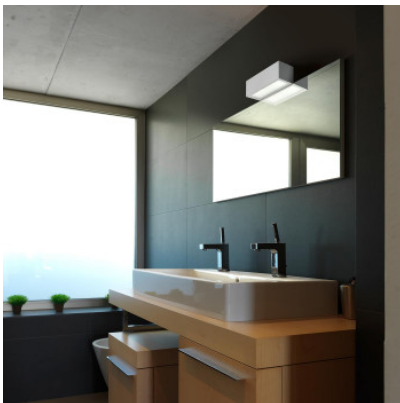

LEDS C4 Lia Wall

white	144,00 €
MPN	05-4401-14-B8
EAN	8435111084557

Bulbs 1 x max. 60W 230V E27 incandescent lamp.
Dimensions Width 22 cm, height 9 cm, Tiefe 8.5 cm.

09.05.2024 10:44:23

All prices shown include 19% VAT for deliveries to Deutschland excluding possible shipping costs.