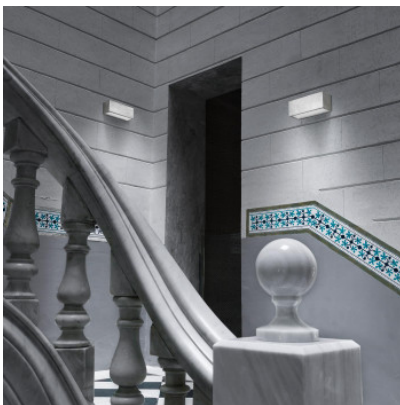

LEDS C4 Lia Wall

white	144,00 €
MPN	05-4401-14-B8
EAN	8435111084557

Bulbs 1 x max. 60W 230V E27 incandescent lamp.
Dimensions Width 22 cm, height 9 cm, Tiefe 8.5 cm.

09.05.2024 10:44:23

All prices shown include 19% VAT for deliveries to Deutschland excluding possible shipping costs.