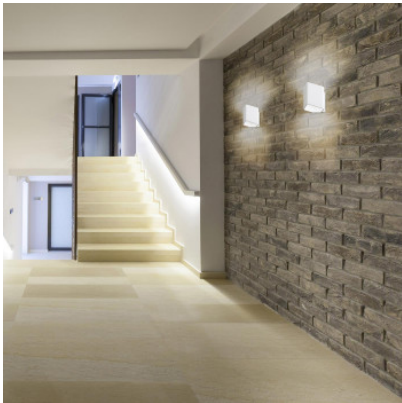

LEDS C4 Jet Model 2 Wall

matt white	189,00 €
MPN	05-3980-14-14
EAN	8435381421298

Bulbs	7.5W 230V LED, 3,000K, 700 lm.
Dimensions	Width 16.4 cm, height 14.9 cm, depth 9.3 cm.

01.05.2024 17:12:24

All prices shown include 19% VAT for deliveries to Deutschland excluding possible shipping costs.