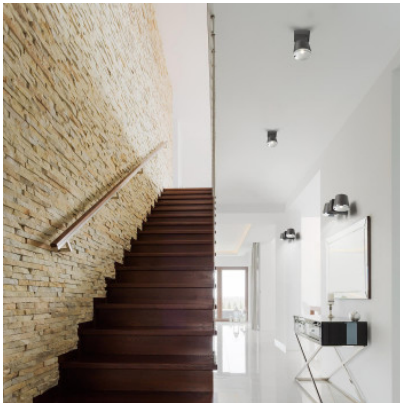

matt white, copper	241,00 €
MPN	05-5306-14-06
EAN	8435381444921

Bulbs	1 x 7W 230V LED, 2,700K, 550 lm.
Dimensions	Width 8.8 cm, height 7.5 cm, depth 13 cm.

01.05.2024 10:57:32

All prices shown include 19% VAT for deliveries to Deutschland excluding possible shipping costs.