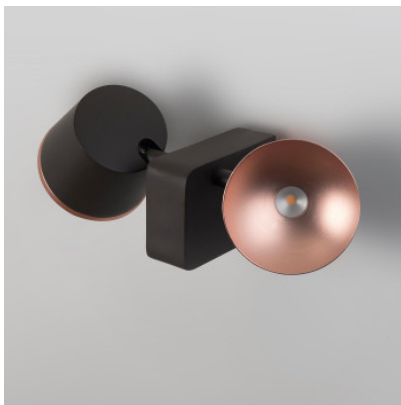

LEDS C4 Drone Double Wall

dark brown, chrome	348,00 €
MPN	05-5307-CI-21
EAN	8435381444990

dark brown, copper	348,00 €
MPN	05-5307-CI-06
EAN	8435381444983

matt white, chrome	348,00 €
MPN	05-5307-14-21
EAN	8435381444976

matt white, copper	348,00 €
MPN	05-5307-14-06
EAN	8435381444969

Bulbs	2 x 7W 230V LED, 2,700K, 1,100 lm.
Dimensions	Width 24 cm, height 7.5 cm, depth 11.4 cm.

03.05.2024 16:48:24

All prices shown include 19% VAT for deliveries to Deutschland excluding possible shipping costs.