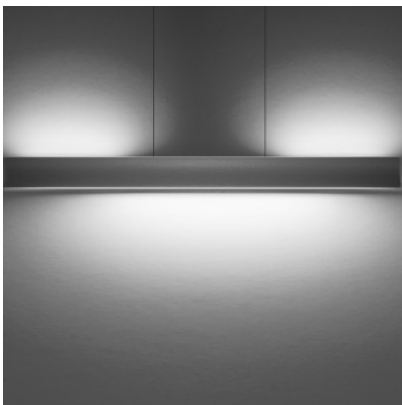

LEDS C4 Bravo Pendant

The pendant lamp Bravo LED by Leds-C4 sports a body consisting of two elegantly curved aluminium plates, an acrylic diffuser and integrated LEDs for downwards-directed lighting.

<p> painted gold MPN EAN </p>	<p> 627,00 € 00-4925-F5-M1 8435381425777 </p>
---	---

<p> Bulbs Dimensions </p>	<p> 33,3W and 6W 230V led. Width 120 cm, shade height 7,2 cm, shade depth 3,5 cm, total height max. 150 cm, canopy length 23 cm, canopy height 5,2 cm, canopy width 8 cm. </p>
--	---