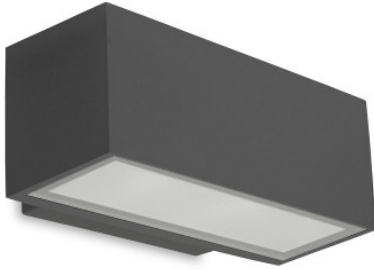

## LEDS C4 Afrodita Wall LED 220mm Downlight

The Afrodita 22 LED wall lamp by Leds-C4 gives off lighting in one direction. Rectangular aluminium body with partially sand-blasted glass diffuser. Protection IP65.

anthracite	182,00 €
MPN	05-9912-25-CL
EAN	8435381439293
grey	182,00 €
MPN	05-9912-34-CL
EAN	8435381454678
white	182,00 €
MPN	05-9912-14-CL
EAN	8435381439286

Bulbs 11.5W 230V LED, 3,000K, 1,219 lm.  
Dimensions Width 22 cm, height 9 cm, depth 12 cm.