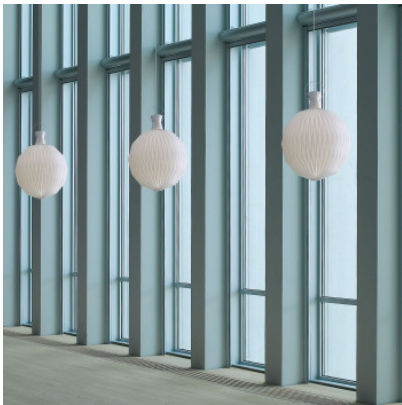

## Le Klint The Lantern / Model 101 Large

Pendant lamp Le Klint The Lantern / Model 101 Large with lampshade made of plastic foil. For E27 bulbs. Phase dimmable.

Standard	559,00 €-MSRP-699,00 €
MPN	101L
EAN	5703387101302