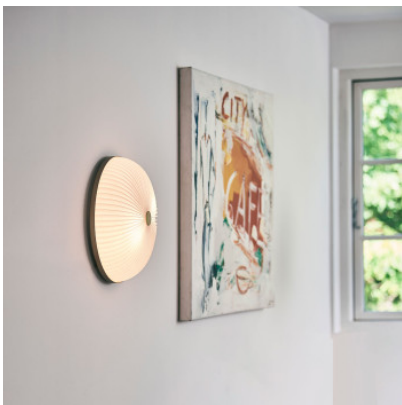

Le Klint Lamella Plafond 35 cm

Wall/ceiling lamp Le Klint Lamella 35 with pleated plastic shade and metal bracket. Diffuse, glare-free lighting. For E27 bulbs. Phase dimmable.

aluminium	589,00 €-MSRP-699,00-€
MPN	235
EAN	5703387923515

gold	589,00 €-MSRP-699,00-€
MPN	235GO
EAN	5703387923522

01.05.2024 10:31:23

All prices shown include 19% VAT for deliveries to Deutschland excluding possible shipping costs.

Lumen Lighting Nostraforma GmbH & Co KG
Bodenseestr. 129 | DE-81243 München
FON: +49 (0) 89 820 80 62 0 | FAX: +49 (0) 89 820 80 62 200
MAIL: nostraforma@nostraforma.com | WEB: www.nostraforma.com
BANK: Stadtparkasse München | BLZ: 701 500 00 | KTO: 907 228 290
IBAN: DE 85 7015 0000 0907 2282 90 | BIC: SSKMDEMM

UST-ID: DE 813 992 226
Registergericht München HRA 88136
Persönlich haftende Gesellschafter
Nostraforma Verwaltungs GmbH
Registergericht München HRA 175844
Geschäftsführer: Cerchi Alexander, Cerchi Patrick, Cerchi Manuel