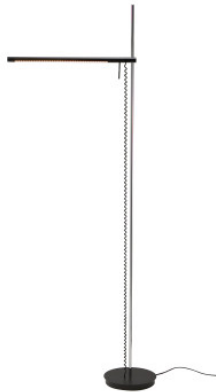

LDM Santo Terra

Modern light. Santo is a height adjustable floor lamp with a rotating head in aluminium with various surfaces and a chromed standpipe. Equipped with LEDs.

black powder-coated, matt MPN	1.189,00 € E7028800
bronze powder-coated MPN	1.189,00 € E7028000
polished aluminium MPN	1.189,00 € E7028000
white powder-coated, matt MPN	1.189,00 € E7028700

Bulbs

1 x Power LED Strip with 36 diodes, warm white, colour temperature 2850 K, 600 lm.
Height 1,650 mm, length head 550 mm,
diameter head 20 mm, diameter standpipe 12 mm.

Dimensions

18.04.2024 8:41:26

All prices shown include 19% VAT for deliveries to Deutschland excluding possible shipping costs.