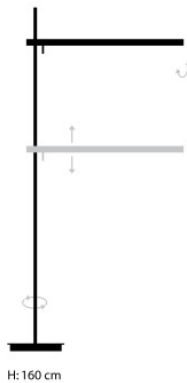

LDM Santo Terra

Modern light. Santo is a height adjustable floor lamp with a rotating head in aluminium with various surfaces and a chromed standpipe. Equipped with LEDs.

black powder-coated, matt MPN	1.189,00 € E7028800
bronze powder-coated MPN	1.189,00 € E7028000
polished aluminium MPN	1.189,00 € E7028000
white powder-coated, matt MPN	1.189,00 € E7028700

Bulbs

1 x Power LED Strip with 36 diodes, warm white, colour temperature 2850 K, 600 lm.
Height 1,650 mm, length head 550 mm,
diameter head 20 mm, diameter standpipe 12 mm.

Dimensions

18.04.2024 8:41:26

All prices shown include 19% VAT for deliveries to Deutschland excluding possible shipping costs.