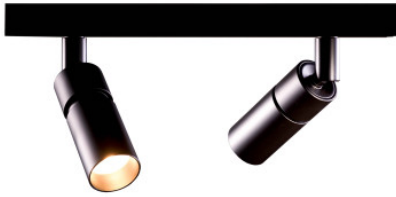

LDM Pure Spot Duo

The Pure Spot Duo ceiling lamp with two spot lights by LDM has light heads with clear lenses with a variable illumination angle which can be flexibly adjusted. Dimmable.

anodized aluminium, 2700K MPN	751,00 € E26245122T
----------------------------------	------------------------

anodized aluminium, 3000K MPN	751,00 € E26245123T
----------------------------------	------------------------

matt black, 2700K MPN	751,00 € E26288882T
--------------------------	------------------------