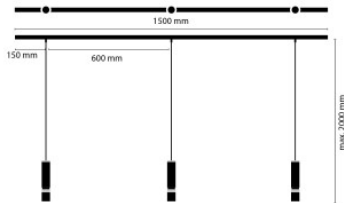

LDM Kyno Tavolo Trio Surface 2700K clear

Spot on! the suspension LDM Kyno Tavolo Trio provides an accent lighting and is available in diverse LED versions. Diverse surfaces available, clear glass lens. Dimmable with a dimmer.

matt aluminium, chrome-plated MPN	1.831,00 € E97345102TK
matt aluminium, matt chrome-plated MPN	1.831,00 € E97345122TK
matt black, chrome-plated MPN	1.831,00 € E97388102TK
matt black, matt chrome-plated MPN	1.831,00 € E97388122TK
matt bronze, chrome-plated MPN	1.831,00 € E97386102TK
matt bronze, matt chrome-plated MPN	1.831,00 € E97386122TK
matt white, chrome-plated MPN	1.831,00 € E97387102TK
matt white, matt chrome-plated MPN	1.831,00 € E97387122TK
polished aluminium, chrome-plated MPN	1.831,00 € E97310102TK
polished aluminium, matt chrome-plated MPN	1.831,00 € E97310122TK

Bulbs
Dimensions

3 x 12W LED 230V, 1,294 lm, 2,700, K CRI 97.
Base width 150 cm, base height 2.7 cm, base depth 6.5 cm, head length min. 17,5 cm/max. 19 cm, head diameter 4 cm, suspension length max. 200 cm, distance between electric wires 60 cm.

25.04.2024 23:09:27

All prices shown include 19% VAT for deliveries to Deutschland excluding possible shipping costs.