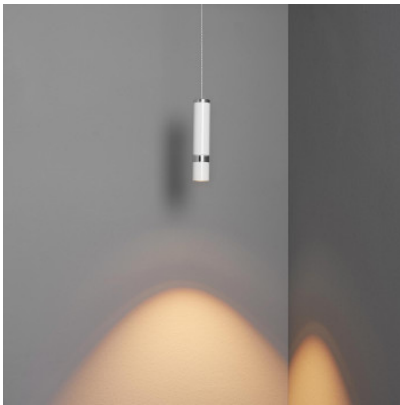

## LDM Kyno Tavolo Trio Surface 2700K clear

Spot on! the suspension LDM Kyno Tavolo Trio provides an accent lighting and is available in diverse LED versions. Diverse surfaces available, clear glass lens. Dimmable with a dimmer.

matt aluminium, chrome-plated MPN	1.831,00 € E97345102TK
matt aluminium, matt chrome-plated MPN	1.831,00 € E97345122TK
matt black, chrome-plated MPN	1.831,00 € E97388102TK
matt black, matt chrome-plated MPN	1.831,00 € E97388122TK
matt bronze, chrome-plated MPN	1.831,00 € E97386102TK
matt bronze, matt chrome-plated MPN	1.831,00 € E97386122TK
matt white, chrome-plated MPN	1.831,00 € E97387102TK
matt white, matt chrome-plated MPN	1.831,00 € E97387122TK
polished aluminium, chrome-plated MPN	1.831,00 € E97310102TK
polished aluminium, matt chrome-plated MPN	1.831,00 € E97310122TK

Bulbs  
Dimensions

3 x 12W LED 230V, 1,294 lm, 2,700, K CRI 97.  
Base width 150 cm, base height 2.7 cm, base depth 6.5 cm, head length min. 17,5 cm/max. 19 cm, head diameter 4 cm, suspension length max. 200 cm, distance between electric wires 60 cm.