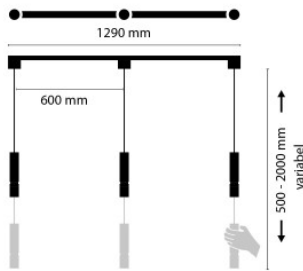

LDM Kyno Tavolo Move Trio Surface Base Round 2700K clear

The three lamps suspension LDM Kyno Tavolo Move Trio LED is dimmable, has a sober design, is easily height-adjustable and has a variable light emission angle.

Bulbs
Dimensions

3 x 12W LED 230V, 1,294 lm, 2,700, K CRI 97.
Base width 129 cm, head length min. 17,5
cm/max. 19 cm, head diameter 4 cm,
suspension length min. 50 cm/max. 200 cm,
distance between electric wires 60 cm.