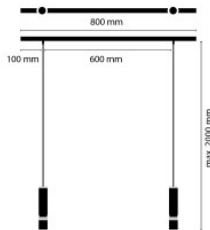

LDM Kyno Tavolo Duo Surface 2700K clear

Focused light: LED suspension Kyno Tavolo Duo with two spot lights for surface mounting. The LED chips can be selected. Clear glass lens, continuously adjustable emission angle. Dimmable.

Bulbs
Dimensions

2 x 12W LED 230V, 1,294 lm, 2,700K, CRI 97.
Base width 80 cm, base height 2.7 cm, base depth 6.5 cm, head length min. 17,5 cm/max. 19 cm, head diameter 4 cm, suspension length max. 200 cm, distance between electric wires 60 cm.