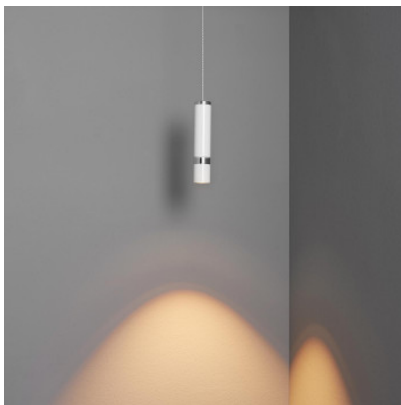

LDM Kyno Tavolo Duo Surface 2700K clear

Focused light: LED suspension Kyno Tavolo Duo with two spot lights for surface mounting. The LED chips can be selected. Clear glass lens, continuously adjustable emission angle. Dimmable.

matt aluminium, chrome-plated MPN	1.248,00 € E97245102TK
matt aluminium, matt chrome-plated MPN	1.248,00 € E97245122TK
matt black, chrome-plated MPN	1.248,00 € E97288102TK
matt black, matt chrome-plated MPN	1.248,00 € E97288122TK
matt bronze, chrome-plated MPN	1.248,00 € E97286102TK
matt bronze, matt chrome-plated MPN	1.248,00 € E97286122TK
matt white, chrome-plated MPN	1.248,00 € E97287102TK
matt white, matt chrome-plated MPN	1.248,00 € E97287122TK
polished aluminium, chrome-plated MPN	1.248,00 € E97210102TK
polished aluminium, matt chrome-plated MPN	1.248,00 € E97210122TK

Bulbs
Dimensions

2 x 12W LED 230V, 1,294 lm, 2,700K, CRI 97.
Base width 80 cm, base height 2.7 cm, base depth 6.5 cm, head length min. 17,5 cm/max. 19 cm, head diameter 4 cm, suspension length max. 200 cm, distance between electric wires 60 cm.