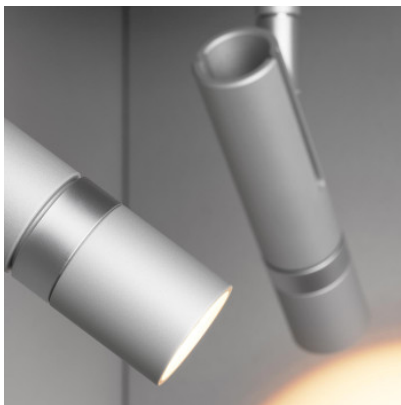

## LDM Kyno Spot Uno Surface 2700K clear

Elegant, tiltable and flexibly rotatable LED spot light. It is made of aluminium and is available with diverse surfaces. Continuously adjustable emission angle. Dimmable.

matt aluminium, chrome-plated MPN	559,00 € E95145102T
matt aluminium, matt chrome-plated MPN	559,00 € E95145122T
matt black, chrome-plated MPN	559,00 € E95188102T
matt black, matt chrome-plated MPN	559,00 € E95188122T
matt bronze, chrome-plated MPN	559,00 € E95186102T
matt bronze, matt chrome-plated MPN	559,00 € E95186122T
matt white, chrome-plated MPN	559,00 € E95187102T
matt white, matt chrome-plated MPN	559,00 € E95187122T
polished aluminium, chrome-plated MPN	559,00 € E95110102T
polished aluminium, matt chrome-plated MPN	559,00 € E95110122T

Bulbs	1 x 12W LED 230V, 1.294 lm, 2.700, K CRI 97.
Dimensions	Base diameter 9.8 cm, base height 4 cm, head length min. 17.5 cm/max. 19 cm, head diameter 4 cm.