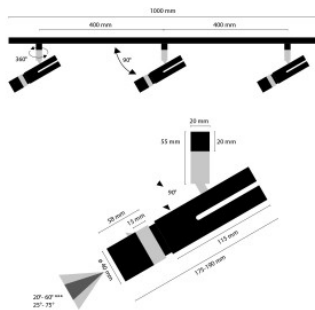

LDM Kyno Spot Trio Surface 2700K clear

Three tiltable and flexibly rotatable LED spot lights: the LDM Kyno Spot Trio for surface mounting is dimmable and available in a choice of surfaces. Equipped with a clear glass lens.

Bulbs
Dimensions

3 x 12W led 230V, 1,294 lm, 2,700, K CRI 97.
Base width 100 cm, base height 2.7 cm, base depth 6.5 cm, head length min. 17,5 cm/max. 19 cm, head diameter 4 cm, distance between spotlights 40 cm.