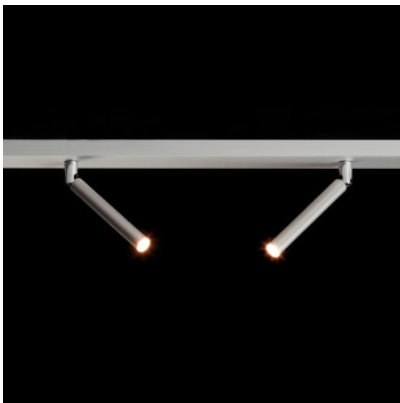

LDM Ecco LED Spot Duo

The LDM Ecco LED Spot Duo with two moveable spotlights adapts in every room and sets individual accents. Three beam angles for the light. Dimmable.

black powder-coated, silk-matt (RAL 9005) MPN	582,00 € E10280W2
brown powder-coated, silk-matt (RAL 8019) MPN	582,00 € E10280W6
chromed MPN	582,00 € E10210W0
natural anodised MPN	582,00 € E10245W0
white powder-coated, silk-matt (RAL 9010) MPN	582,00 € E10280W1

Bulbs
Dimensions

2 x 7.35W LED 2,900K, 515 lm per LED.
Track: length 50 cm, width 6,5 cm, height 2,5 cm. Spotlight including joint: length 19,5 cm, diameter 2 cm.

27.04.2024 7:31:30

All prices shown include 19% VAT for deliveries to Deutschland excluding possible shipping costs.