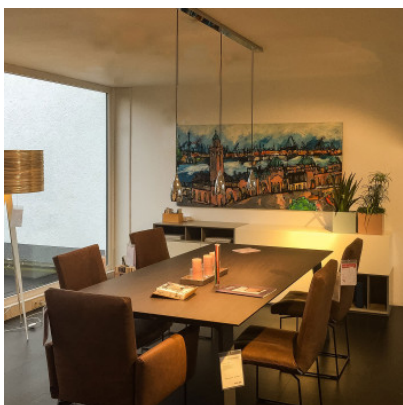

LDM Drop Trio

The suspension Drop Trio by LDM has three drop-shaped reflectors from aluminium hanging in a row, which spread dimmable LED light downwards.

anodised matt aluminium, black cable	1.770,00 €
MPN	E18345W001
black, black cable	1.770,00 €
MPN	E18388W001
bronze, brown cable	1.770,00 €
MPN	E18386W003
polished aluminium, black cable	1.770,00 €
MPN	E18380W001
white, white cable	1.770,00 €
MPN	E18387W000

Bulbs
Dimensions

3 x 8.75W 230V LED, 2,000K - 3,000K, 3 x 700 lm.
Shade diameter 6.6 cm, shade height 16 cm, lense diameter 5.5 cm, canopy length 150 cm, canopy height 2.7 cm, canopy depth 6.5 cm, total height max. 200 cm, distance between cables 60 cm.