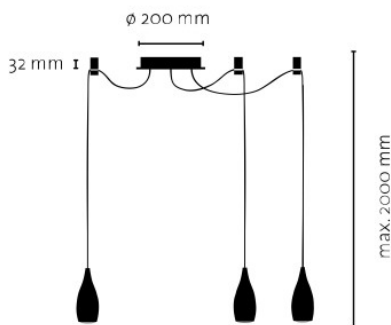

## LDM Drop Trio Flexi

The suspension Drop Trio Flexi by LDM has three light heads from aluminium with adjustable height and position with the aid of the ceiling brackets. With technology "dim to warm".

Bulbs  
Dimensions

3 x 8.75W 230V LED, 2,000K - 3,000K, 3 x 700 lm.  
Shade diameter 6.6 cm shade height 16 cm, lense diameter 5.5 cm, canopy diameter 20 cm, canopy height 3.2 cm, cable length 300 cm, total height max. 2000 cm.