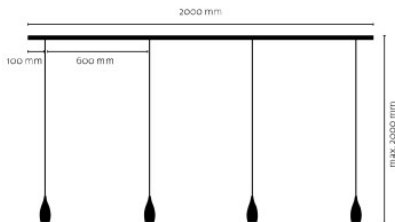

## LDM Drop Quattro

Suspension Drop Quattro by LDM with four aluminium reflectors shaped like drops for a downward directed light that changes its light colour when dimmed (3000 to 2000K).

|                                      |            |
|--------------------------------------|------------|
| anodised matt aluminium, black cable | 2.317,00 € |
| MPN                                  | E18445W001 |
| black, black cable                   | 2.317,00 € |
| MPN                                  | E18488W001 |
| bronze, brown cable                  | 2.317,00 € |
| MPN                                  | E18486W003 |
| polished aluminium, black cable      | 2.317,00 € |
| MPN                                  | E18480W001 |
| white, white cable                   | 2.317,00 € |
| MPN                                  | E18487W000 |

Bulbs  
Dimensions

4 x 8.75W 230V LED, 2,000K - 3,000K, 4 x 700 lm.  
Shade diameter 6.6 cm, shade height 16 cm,  
lense diameter 5.5 cm, canopy length 200 cm,  
canopy height 2.7 cm, canopy depth 6.5 cm, total  
height max. 200 cm, distance between cables 60  
cm.