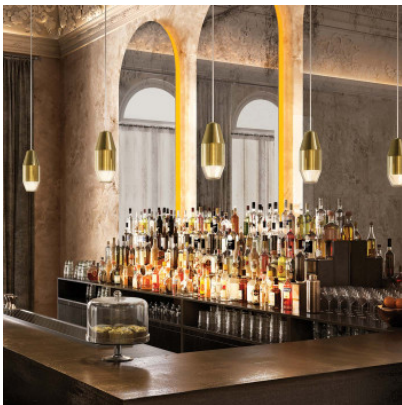

Kundalini Yuma

Suspension Yuma by Kundalini with reflector of laser-cut metal with diffuser of blown glass. Direct light distribution downwards. Brass ceiling rose. For E27 lamps. Phase-cut dimmable.

| | |
|-------|-----------------------------------|
| brass | 429,00 € MSRP 452,00 € |
| MPN | 370310EU |
| EAN | 8015086001454 |

| | |
|------------|---|
| Bulbs | 1 x 10W E27 LED lamp. |
| Dimensions | Diameter 11 cm, height 25.5 cm, cable length 1.8 m. Ceiling canopy: diameter 12.5 cm, height 3 cm. |

29.04.2024 17:13:57

All prices shown include 19% VAT for deliveries to Deutschland excluding possible shipping costs.