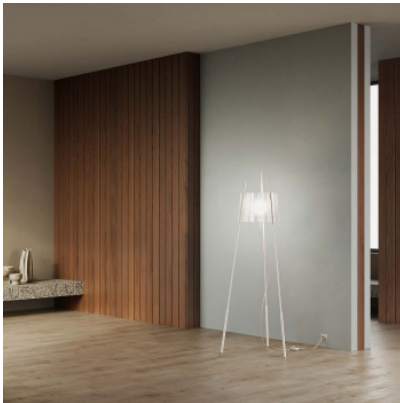

## Kundalini Tyla

Floor lamp Tyla by Kundalini with irregular shade of matt glass with cuts and steel structure with tripod. For diffuse light all around. For E27 lamps. With dimmer on the cable.

dark blue	1.059,00 € <del>MSRP 1.113,00 €</del>
MPN	K501418BLU
EAN	8015086010067
red	1.059,00 € <del>MSRP 1.113,00 €</del>
MPN	K501418RO
EAN	8015086010074
white	1.059,00 € <del>MSRP 1.113,00 €</del>
MPN	K501418B
EAN	8015086009979

Bulbs  
Dimensions

1 x max. 70W E27 halogen lamp.  
Height 165 cm, width 58 cm, depth 53 cm.

30.04.2024 16:14:28

All prices shown include 19% VAT for deliveries to Deutschland excluding possible shipping costs.