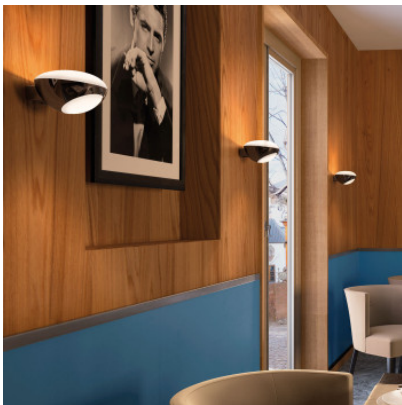

Kundalini Tua

Wall lamp Tua by Kundalini with organically shaped metallic casing and diffuser of glass for diffuse, glare-free light upwards and downwards. For R7s lamps. Phase-cut dimmable.

black	439,00 € ~~MSRP 464,00 €~~
MPN	100266SNNL
EAN	8015086010210

Bulbs	1 x max. 100W R7s, L 78 mm.
Dimensions	Width 18 cm, height 11 cm, depth 19 cm.

30.04.2024 14:06:37

All prices shown include 19% VAT for deliveries to Deutschland excluding possible shipping costs.

Lumen Lighting Nostraforma GmbH & Co KG
Bodenseestr. 129 | DE-81243 München
FON: +49 (0) 89 820 80 62 0 | FAX: +49 (0) 89 820 80 62 200
MAIL: nostraforma@nostraforma.com | WEB: www.nostraforma.com
BANK: Stadtparkasse München | BLZ: 701 500 00 | KTO: 907 228 290
IBAN: DE 85 7015 0000 0907 2282 90 | BIC: SSKMDEMM

UST-ID: DE 813 992 226
Registergericht München HRA 88136
Persönlich haftende Gesellschafter
Nostraforma Verwaltungs GmbH
Registergericht München HRA 175844
Geschäftsführer: Cerchi Alexander, Cerchi Patrick, Cerchi Manuel