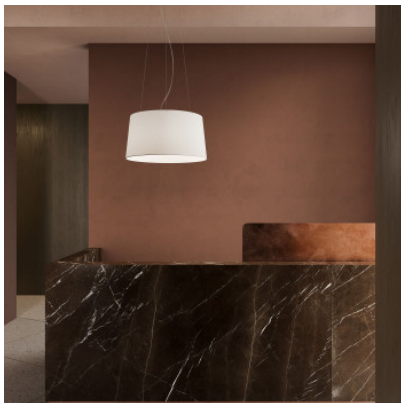

## Kundalini Tripod Suspension

Suspension Tripod by Kundalini with conical shade of fire-retardant textile and grey metallic structure for direct and diffuse light. White ceiling rose. For E27 lamps. Phase-cut dimmable.

Bulbs  
Dimensions

3 x max. 16W E27 LED lamps.  
Shade diameter 55 cm, shade height 28 cm, cable length 1.8 m, canopy diameter 22.5 cm, canopy height 3 cm.