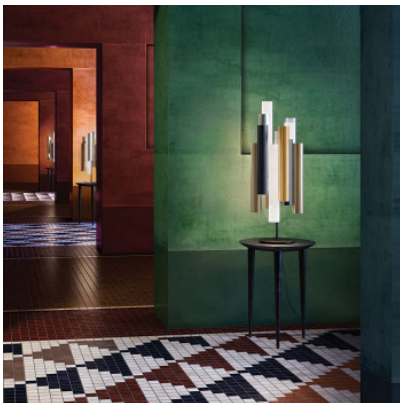

Kundalini Toot Table

LED table lamp Toot by Kundalini with several vertically arranged Plexiglas diffusers and black metallic base. Diffuse light spread all around. With dimmer on the black cable.

mixed colours	1.639,00 € MSRP 1.726,00 €
MPN	K400335
EAN	8015086003014

Bulbs	3 x 5W LED 100-240V, 2.700K, 1500 lm, CRI>90.
Dimensions	Diameter 29 cm, height 62 cm.

06.05.2024 9:43:01

All prices shown include 19% VAT for deliveries to Deutschland excluding possible shipping costs.