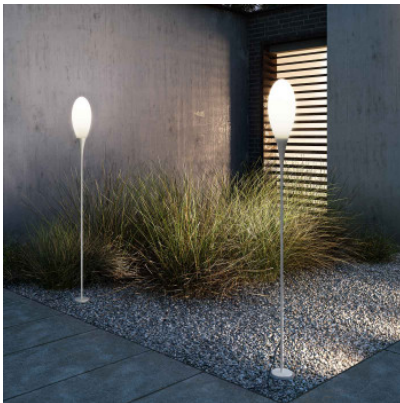

Kundalini Spillo Outdoor Fix

Floor lamp Spillo Outdoor Fix by Kundalini with small floor plate to be screwed and base of metal, diffuser of polyethylene. Diffuse lighting. For E27 lamps. With black neoprene cable without switch. IP65.

white	619,00 €-MSRP-655,00-€
MPN	K232134IPEU
EAN	8015086002420

Bulbs	1 x max. 6W E27 LED lamp (max. diameter 50 mm).
Dimensions	Diameter 18 cm, min. 110 cm - max. 170 cm.

26.04.2024 10:53:37

All prices shown include 19% VAT for deliveries to Deutschland excluding possible shipping costs.