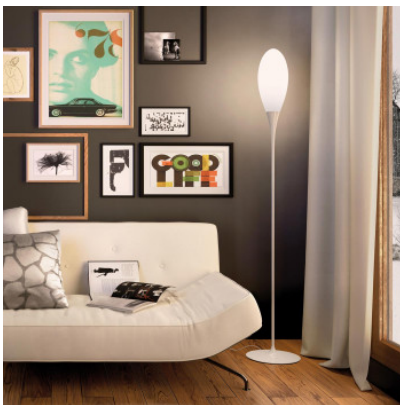

Kundalini Spillo Floor

Floor lamp Spillo by Kundalini with shade of moulded polyethylene, stem and base of white, powder-painted metal. Diffuse light. For E27 lamps. With switch on the cable.

Kundalini Spillo Floor

739,00 € ~~MSRP 784,00 €~~

Bulbs	1 x max. 6W E27 LED lamp (diameter max. 5 cm).
Dimensions	Height 180 cm, diameter 35 cm.
MPN	232134EU
EAN	8015086000631

30.04.2024 12:00:01

All prices shown include 19% VAT for deliveries to Deutschland excluding possible shipping costs.