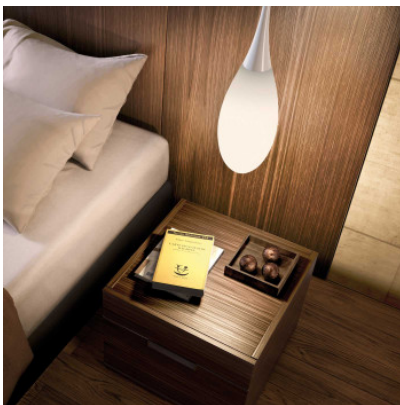

Kundalini Spillo Ceiling

Suspension Spillo by Kundalini with drop-shaped diffuser of white polyethylene and structure of metal for soft, diffuse light. White ceiling rose. For E27 lamps. Phase-cut dimmable.

Kundalini Spillo Ceiling

439,00 € ~~MSRP 464,00 €~~

Bulbs
Dimensions

1 x max. 6W E27 LED lamp (max. diameter 50 mm).
Shade height 67 cm, diameter 18 cm, canopy diameter 12 cm, canopy height 4.5 cm, cable length 1.8 m.

MPN
EAN

232135EU
8015086001362

02.05.2024 5:23:17

All prices shown include 19% VAT for deliveries to Deutschland excluding possible shipping costs.

Lumen Lighting Nostraforma GmbH & Co KG
Bodenseestr. 129 | DE-81243 München
FON: +49 (0) 89 820 80 62 0 | FAX: +49 (0) 89 820 80 62 200
MAIL: nostraforma@nostraforma.com | WEB: www.nostraforma.com
BANK: Stadtparkasse München | BLZ: 701 500 00 | KTO: 907 228 290
IBAN: DE 85 7015 0000 0907 2282 90 | BIC: SSKMDEMM

UST-ID: DE 813 992 226
Registergericht München HRA 88136
Persönlich haftende Gesellschafter
Nostraforma Verwaltungs GmbH
Registergericht München HRA 175844
Geschäftsführer: Cerchi Alexander, Cerchi Patrick, Cerchi Manuel