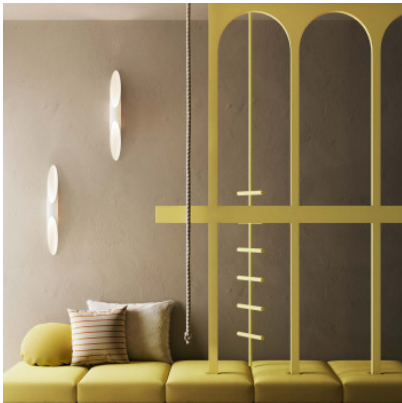

Kundalini Shakti Wall Fix 80

Wall lamp Shakti Wall Fix 80 of obliquely cut, white Plexiglas spreads direct and diffuse light. For E27 lamps. Phase-cut dimmable.

white	279,00 € ~~MSRP 343,00 €~~
MPN	035341BIEU
EAN	8015086001928

Bulbs	1 x max. 6W E27 LED lamp.
Dimensions	Height 80 cm, width 10 cm.

25.04.2024 19:04:01

All prices shown include 19% VAT for deliveries to Deutschland excluding possible shipping costs.

Lumen Lighting Nostraforma GmbH & Co KG
Bodenseestr. 129 | DE-81243 München
FON: +49 (0) 89 820 80 62 0 | FAX: +49 (0) 89 820 80 62 200
MAIL: nostraforma@nostraforma.com | WEB: www.nostraforma.com
BANK: Stadtparkasse München | BLZ: 701 500 00 | KTO: 907 228 290
IBAN: DE 85 7015 0000 0907 2282 90 | BIC: SSKMDEMM

UST-ID: DE 813 992 226
Registergericht München HRA 88136
Persönlich haftende Gesellschafter
Nostraforma Verwaltungs GmbH
Registergericht München HRA 175844
Geschäftsführer: Cerchi Alexander, Cerchi Patrick, Cerchi Manuel