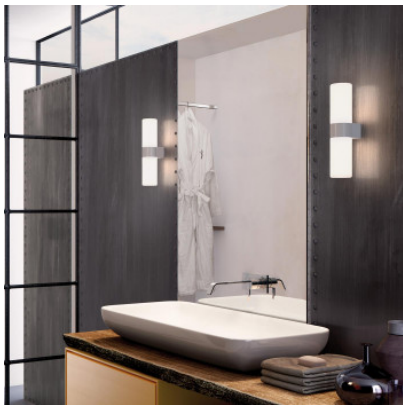

Kundalini Pastilla

Wall lamp Pastilla by Kundalini with cylindrical diffuser of pressed and acid-etched glass is hold by a white or bronze-coloured metallic structure. Diffuse lighting. For E14 lamps. Phase-cut dimmable.

bronze	329,00 €-MSRP-345,00-€
MPN	218970BREU
EAN	8015086008798

white	329,00 €-MSRP-345,00-€
MPN	218970BIAEU
EAN	8015086001904

Bulbs	2 x max. 6W E14 LED-Lamps.
Dimensions	Height 35.5 cm, width 11 cm, diffuser diameter 8 cm.