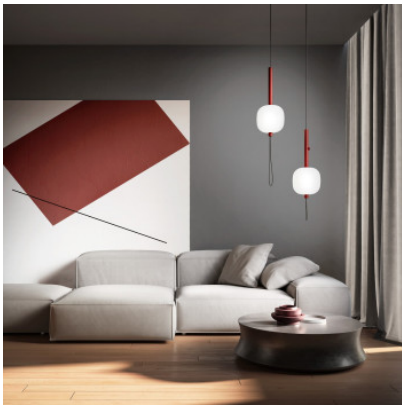

Kundalini Motus

LED pendant light Kundalini Motus with painted metal structure and opal glass diffuser. Height adjustable. Dimmable trailing edge.

black	449,00 €-MSRP-559,00 €
MPN	K512436N
EAN	8015086013969
Luminous flux (lm)	2420

red	449,00 €-MSRP-559,00 €
MPN	K512436R
EAN	8015086013983
Luminous flux (lm)	2420

white	449,00 €-MSRP-559,00 €
MPN	K512436B
EAN	8015086013846
Luminous flux (lm)	2420

28.04.2024 10:16:11

All prices shown include 19% VAT for deliveries to Deutschland excluding possible shipping costs.