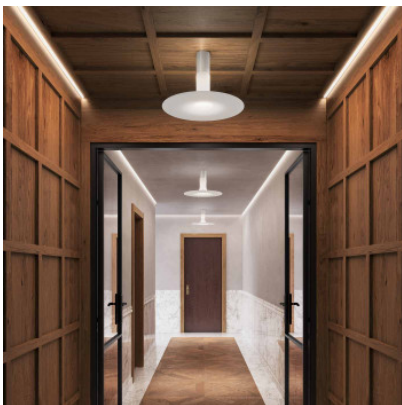

## Kundalini Louis 48

Ceiling lamp Louis 48 by Kundalini with diffuser of polyethylene and elongated base of white lacquered aluminium distributes diffuse room illumination. For E27 lamps. Phase-cut dimmable.

white	459,00 €-MSRP-488,00-€
MPN	K075245L
EAN	8015086002758

Bulbs	1 x 16W E27 LED lamp (diameter max. 5.5 cm).
Dimensions	Diameter 60 cm, height 48 cm.

02.05.2024 21:15:47

All prices shown include 19% VAT for deliveries to Deutschland excluding possible shipping costs.