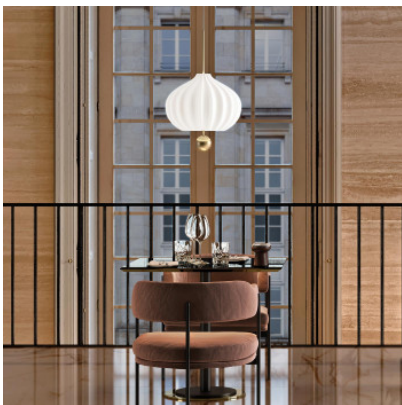

Kundalini Lilli

Suspension Lili by Kundalini with shade of blown, two-layers opaline glass and structure of satined brass. Direct and diffuse light emission. White ceiling rose. For E14 lamps. Phase-cut dimmable.

brass	789,00 €-MSRP-827,00-€
MPN	K3553650
EAN	8015086004127

Bulbs	3 x max. 6W E14 LED lamps.
Dimensions	Diameter 32 cm, height 52 cm, canopy diameter 12.5 cm, canopy height 3 cm, cable length 1.8 m.

30.04.2024 0:42:58