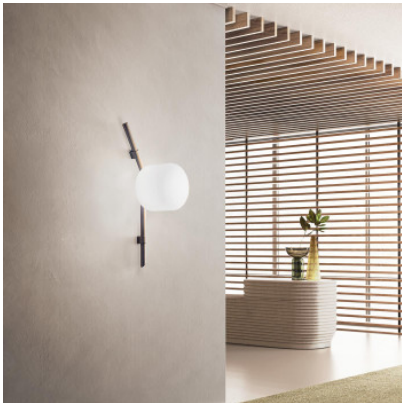

Kundalini Floed

Wall/ceiling lamp Floed by Kundalini with shade of blown, double-layer opaline glass and structure of bronze-coloured aluminium. Diffuse lighting in all the directions. For E27 lamps. Phase-cut dimmer.

bronze	799,00 €-MSRP 1.006,00 €
MPN	K375416BR
EAN	8015086007647

Bulbs	1 x max. 10W E27 LED lamp (length max. 105 mm).
Dimensions	Height 77 cm, depth 25 cm, width 30 cm.

04.05.2024 3:57:26

All prices shown include 19% VAT for deliveries to Deutschland excluding possible shipping costs.