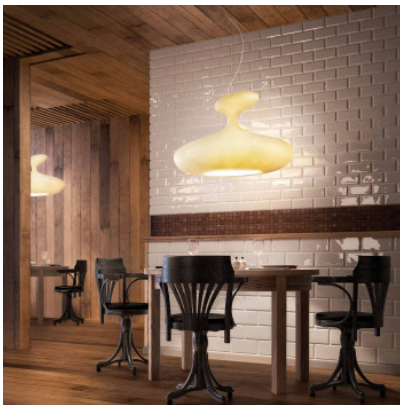

Kundalini E.T.A. Sat

Suspension E.T.A. Sat by Kundalini with anthropomorphic structure and hand-made diffuser of ecological glass fibre. Diffuse light. For E27 and E14 lamps. Phase-cut dimmable.

orange	1.239,00 € ~~MSRP 1.309,00 €~~
MPN	017106AREU
EAN	8015086000723

white	1.239,00 € ~~MSRP 1.309,00 €~~
MPN	017106BIEU
EAN	8015086000716

Bulbs	1 x max. 16W E27 LED lamp + 1 x max. 6W E14 LED lamp.
Dimensions	Width 80 cm, depth 60 cm, shade height 54 cm, cable length 1.8 m, canopy diameter 12 cm, canopy height 4.5 cm.

23.04.2024 11:16:22

All prices shown include 19% VAT for deliveries to Deutschland excluding possible shipping costs.