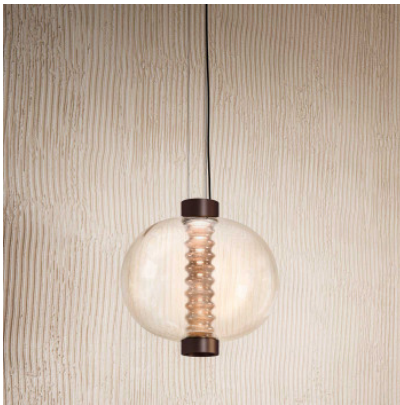

Kundalini Bolha

LED suspension Bolha with external shade of borosilicate glass and an internal diffuser with light source of blown glass. Warm white light. Metallic structure, brown ceiling rose. Phase-cut dimmable.

amber	1.639,00 €-MSRP 1.726,00-€
MPN	K502419A
EAN	8015086009726

smokey brown	1.639,00 €-MSRP 1.726,00-€
MPN	K502419F
EAN	8015086009788

Bulbs 19W LED 220-240V, 2700K, 2200 lm, CRI>90.
Dimensions Diameter 40 cm, shade height 38 cm, cable length 1.8 m, canopy diameter 9.5 cm, canopy height 15 cm.