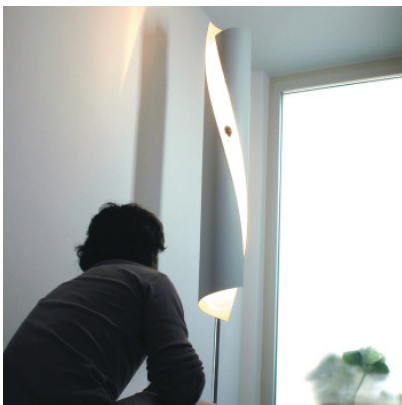

## Knikerboker Hue T 135

The very large floor light Knikerboker Hué t 135 is an elegant lighting object with a sculptural steel diffuser that looks like a rolled-up sheet of paper.

white MPN	2.319,00 € HUE T 135 B
gold leaf MPN	2.379,00 € HUE T 135 TO
silver leaf MPN	2.379,00 € HUE T 135 TA

Bulbs 1 x max. 100W 230V E27 incandescent bulb.  
Dimensions Height 190 cm, shade height 135 cm, base diameter 30 cm, base height 1 cm.

29.04.2024 15:50:07

All prices shown include 19% VAT for deliveries to Deutschland excluding possible shipping costs.