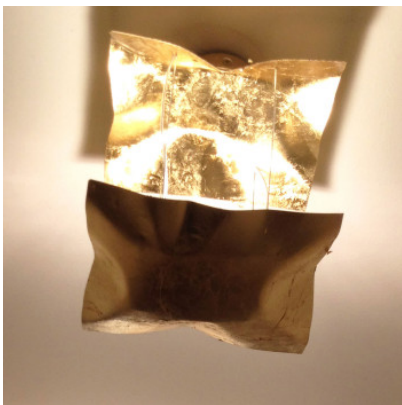

Knikerboker Piccola Crash LED

The LED ceiling lamp Piccola Crash by Knikerboker fascinates with two steel plates that have been given a crumpled appearance and look like floating pieces of paper. Indirect light.

white	439,00 €
MPN	PICCOLA CRASH B - LED
gold leaf	449,00 €
MPN	PICCOLA CRASH TO - LED
silver leaf	449,00 €
MPN	PICCOLA CRASH TA - LED

Bulbs 10W LED, 2900 lm, 3000K, CRI 85.
Dimensions Steel plate 20 cm x 18 cm, length of steel cables 32 cm.