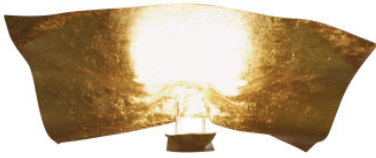

Knikerboker Crash S 150

The pendant lamp Knikerboker Crash s 150 halo features a large reflector plate made of steel, available in white, silver or gold. Its underside is lit by a halogen lamp.

white MPN	3.129,00 € CRASH SOSPENSIONE 150 B
gold leaf MPN	3.219,00 € CRASH SOSPENSIONE 150 TO
silver leaf MPN	3.219,00 € CRASH SOSPENSIONE 150 TA

Bulbs
Dimensions

1 x max. 230W 230V R7s 117 mm halogen lamp.
Side length 150 cm, side length of canopy 16 cm,
canopy height 4.5 cm, cable length max. 200 cm.

01.05.2024 22:41:22

All prices shown include 19% VAT for deliveries to Deutschland excluding possible shipping costs.