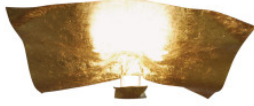

Knikerboker Crash S 100

The Knikerboker Crash s 100 halo is a decorative lighting object handcrafted in Italy and made of a steel plate with a creased look, and a halogen lamp.

white MPN	1.339,00 € CRASH SOSPENSIONE 100X100 B
gold leaf MPN	1.379,00 € CRASH SOSPENSIONE 100X100 TO
silver leaf MPN	1.379,00 € CRASH SOSPENSIONE 100X100 TA

Bulbs 1 x max. 200W 230V R7s 117 mm halogen lamp.
Dimensions Side length 100 cm, side length of canopy 16 cm, canopy height 3.5 cm, cable length max. 200 cm.

01.05.2024 16:10:09

All prices shown include 19% VAT for deliveries to Deutschland excluding possible shipping costs.