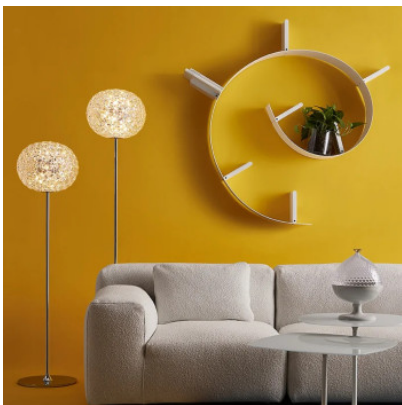

## Kartell Planet Terra 160

LED floor lamp Kartell Planet Terra 160 with shade of through-dyed or transparent technopolymer and base of chromed or lacquered steel. With touch dimmer on the shade's underside.

transparent	689,00 €-MSRP-925,00-€
MPN	09388B4
EAN	8058967268515
smoky grey	925,00 €
MPN	09388FU
EAN	8058967268492

Bulbs 19W LED 220-240V, 2700K, 1570 lm, CRI 90.  
 Dimensions Diameter 31 cm, height 160 cm, weight 10 kg.