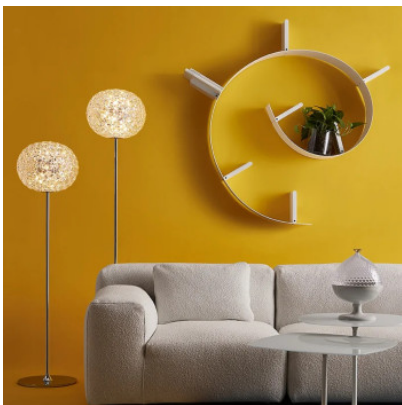

Kartell Planet Terra 130

LED floor lamp Kartell Planet Terra 130 with shade of through-dyed or transparent technopolymer and base of chromed or lacquered steel. With touch dimmer on the shade's underside.

Bulbs 19W LED 220-240V, 2700K, 1570 lm, CRI 90.
 Dimensions Diameter 31 cm, height 130 cm, weight 9.7 kg.

28.04.2024 21:06:47

All prices shown include 19% VAT for deliveries to Deutschland excluding possible shipping costs.