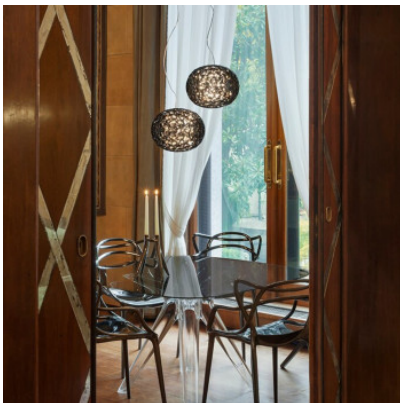

Kartell Planet Sospensione

LED suspension Kartell Planet with shade of through-dyed or transparent thermoplastic technopolymer. Ceiling rose matching the shade in colour. Diffuse, sparkling illumination.

smoky grey	531,00 €
MPN	09390FU
EAN	8058967229042

transparent	531,00 €
MPN	09390B4
EAN	8058967229004

yellow	531,00 €
MPN	09390GI
EAN	8058967229028

Bulbs	19W 220-240V LED, 2700K, 1570 lm, CRI 90.
Dimensions	Shade height 27 cm, diameter 33 cm, height 38 - max. 232 cm, weight 2.7 kg.