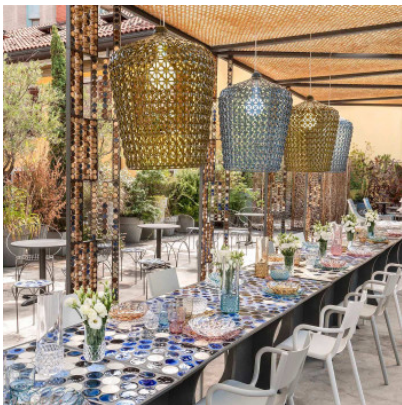

Kartell Kabuki Sospensione

Suspension Kartell Kabuki of transparent or through-dyed technopolymer. Direct light distribution and diffuse illumination. Ceiling rose matching the shade in colour. For E27 lamp. Phase-cut dimmable.

Bulbs 1 x E27 LED.
 Dimensions Diameter 50 cm, shade height 63 cm, height 73 cm - 268 cm, weight 2.9 kg.

17.04.2024 17:28:03

All prices shown include 19% VAT for deliveries to Deutschland excluding possible shipping costs.