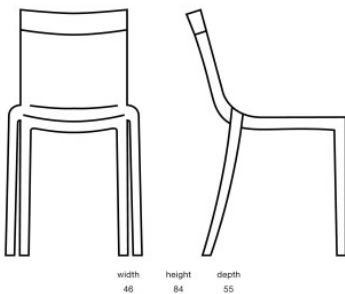

Kartell Hi-Cut 5850

Hi-Cut by Kartell combines the crystalline design, that is typical for Philippe Starck with the perfect ergonomic shaped seat. The minimalistic chair made of polycarbonate is available in six finishes.

orange	159,00 €-MSRP-270,00-€
MPN	05850B5
EAN	8034105782860

Dimensions	Width 460 mm, height 810 mm, depth 550 mm, seat height 470 mm, weight 4,5 kg
------------	--

27.04.2024 11:09:06

All prices shown include 19% VAT for deliveries to Deutschland excluding possible shipping costs.