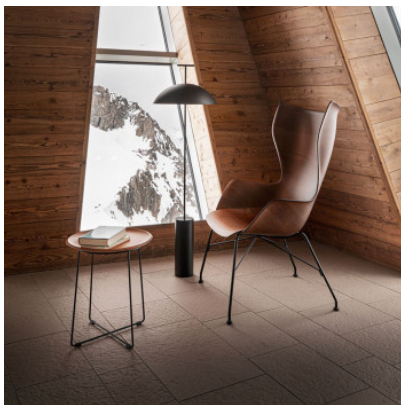

Kartell Geen-A

Reading lamp Kartell Geen-A made of matt polyester powder coated steel with handle on the lamp head. For E14 LED-lamps. With dimmer on the cable.

black	728,00 €
MPN	0970009
EAN	8058967312126
brick red	728,00 €
MPN	097000A
EAN	8058967312140
white	728,00 €
MPN	0970003
EAN	8058967312102