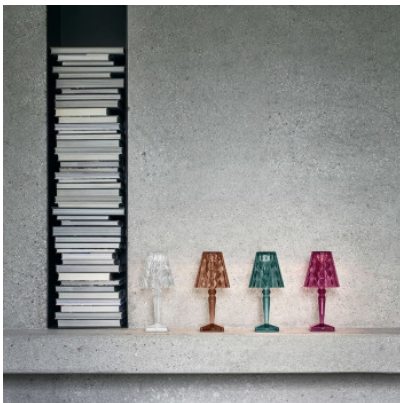

Kartell Battery Big Battery

Battery lamp Kartell Big Battery made of transparent colored PMMA. 6000 mAh battery, charging time and lighting time up to 7 hours. With touch dimmer. IP54.

azure	319,00 €
MPN	09475AZ
EAN	8058967295290
Luminous flux (lm)	374

cola	319,00 €
MPN	09475CO
EAN	8058967295313
Luminous flux (lm)	374

plum	319,00 €
MPN	09475PR
EAN	8058967295276
Luminous flux (lm)	374

transparent	319,00 €
MPN	09475B4
EAN	8058967295252
Luminous flux (lm)	374