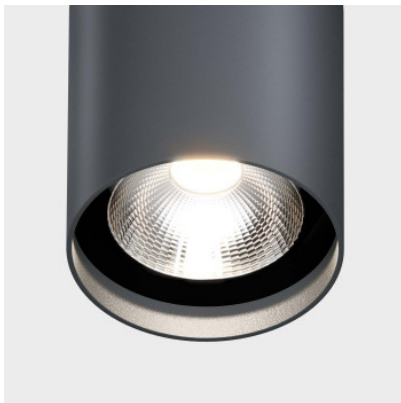

## IP44.de Up R

LED spotlight IP44.de Up R made of powder-coated cast aluminum and clear safety glass. For ceiling mounting only. Direct flood spotlight down. Dimmable trailing edge. IP65.

anthracite	228,00 €
MPN	91820-R-AN
EAN	4260710630188
Luminous flux (lm)	978
deep black	228,00 €
MPN	91820-R-BL
EAN	4260710630218
Luminous flux (lm)	978
pure white	228,00 €
MPN	91820-R-WH
EAN	4260710630201
Luminous flux (lm)	978
space grey	228,00 €
MPN	91820-R-SG
EAN	4260710630195
Luminous flux (lm)	978