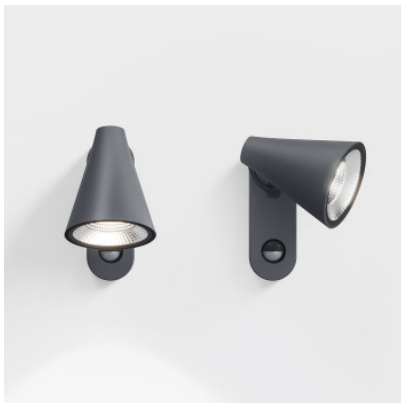

## IP44.de Stic Control

LED wall light IP44.de Stic Control made of powder-coated cast aluminum and clear safety glass. With motion detector, detection angle 120°. Rotatable and tiltable. On/off. IP44.

anthracite	356,00 €
MPN	91761-AN
EAN	4260710634704
Luminous flux (lm)	559
cool brown	356,00 €
MPN	91761-CB
EAN	4260710634711
Luminous flux (lm)	559
deep black	356,00 €
MPN	91761-BL
EAN	4260710634728
Luminous flux (lm)	559
pure white	356,00 €
MPN	91761-WH
EAN	4260710634735
Luminous flux (lm)	559