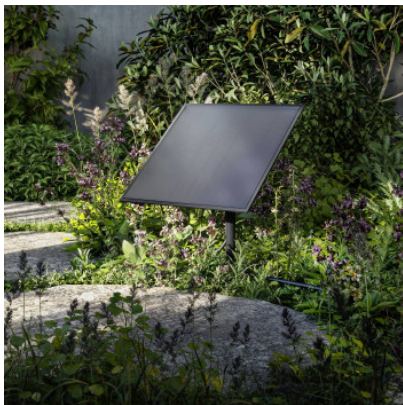

30.04.2024 10:50:00

All prices shown include 19% VAT for deliveries to Deutschland excluding possible shipping costs.

Lumen Lighting Nostraforma GmbH & Co KG
Bodenseestr. 129 | DE-81243 München
FON: +49 (0) 89 820 80 62 0 | FAX: +49 (0) 89 820 80 62 200
MAIL: nostraforma@nostraforma.com | WEB: www.nostraforma.com
BANK: Stadtparkasse München | BLZ: 701 500 00 | KTO: 907 228 290
IBAN: DE 85 7015 0000 0907 2282 90 | BIC: SSKMDEMM

UST-ID: DE 813 992 226
Registergericht München HRA 88136
Persönlich haftende Gesellschafter
Nostraforma Verwaltungs GmbH
Registergericht München HRA 175844
Geschäftsführer: Cerchi Alexander, Cerchi Patrick, Cerchi Manuel